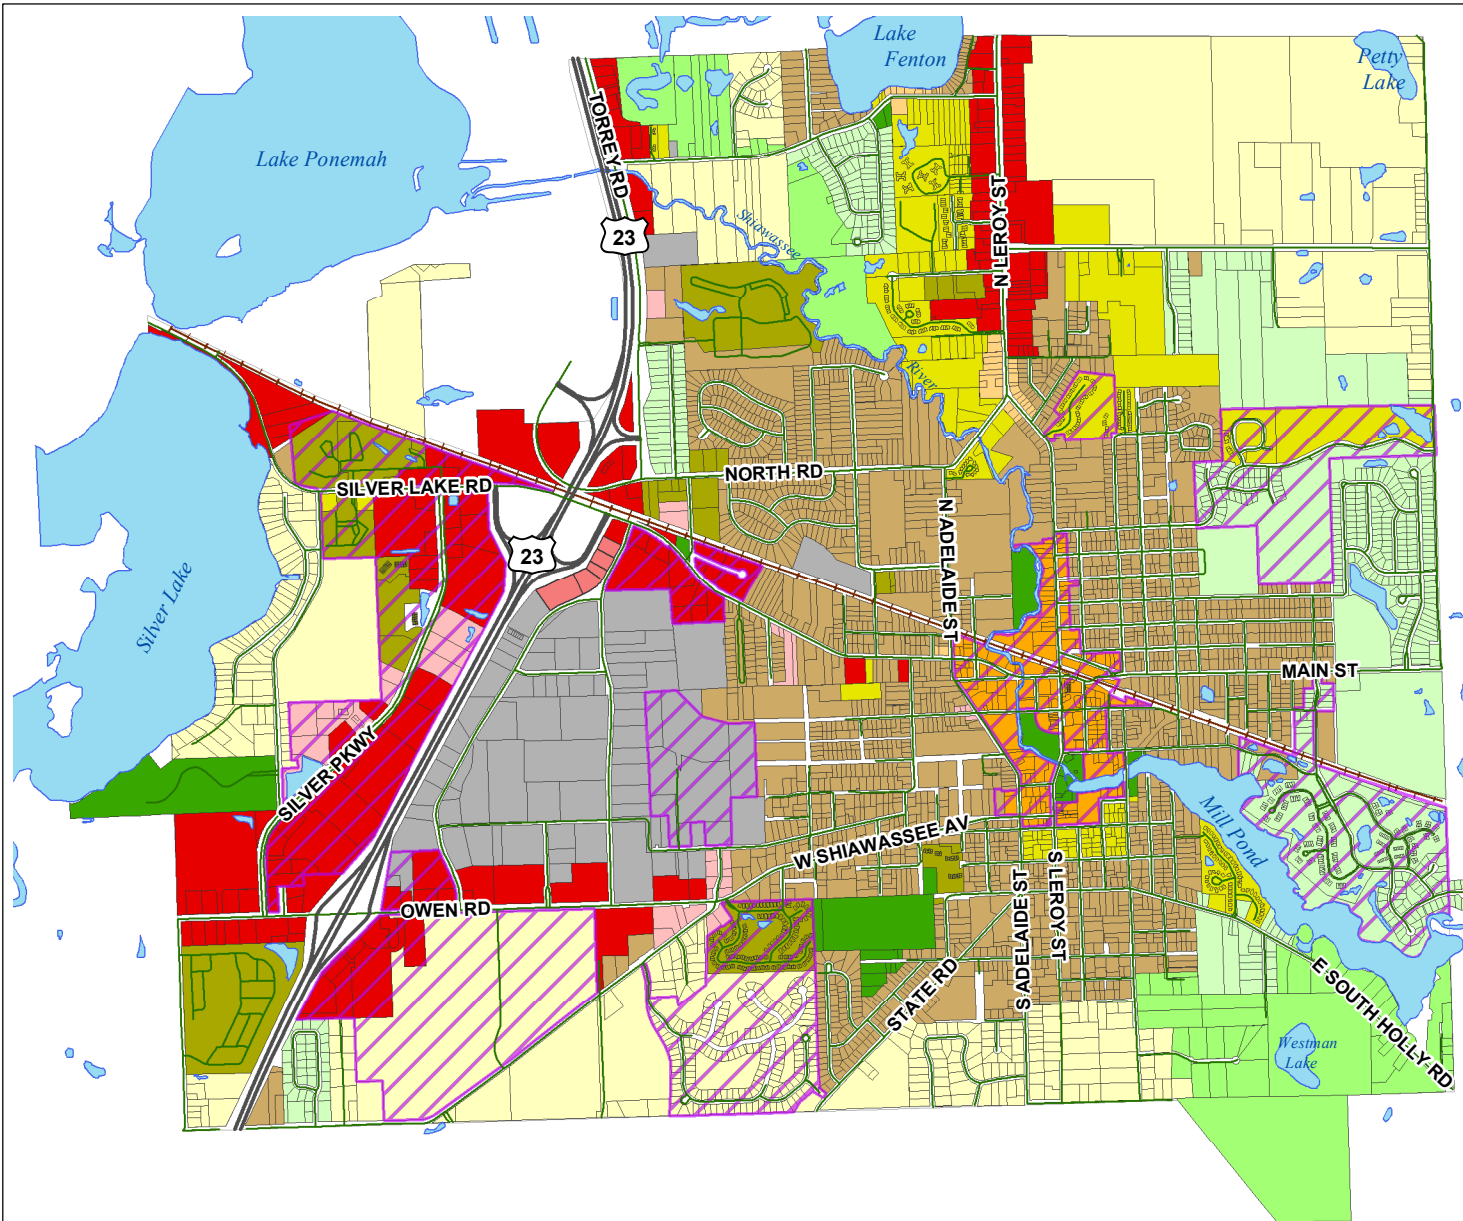

ZONING

City of Fenton, Genesee County, Michigan

- PUD - Planned Unit Development
- RDR - Rural Density Residential
- LDR - Low Density Residential
- LMR - Low/Medium Density Residential
- MDR - Medium Density Residential
- MHR - Medium/High Density Residential
- HDR - High Density Residential
- NBD - Neighborhood Business District
- CBD - Central Business District
- GBD - General Business District
- OSD - Office Service District
- OPD - Office Park District
- IND - Industrial
- PC - Parks and Cemeteries