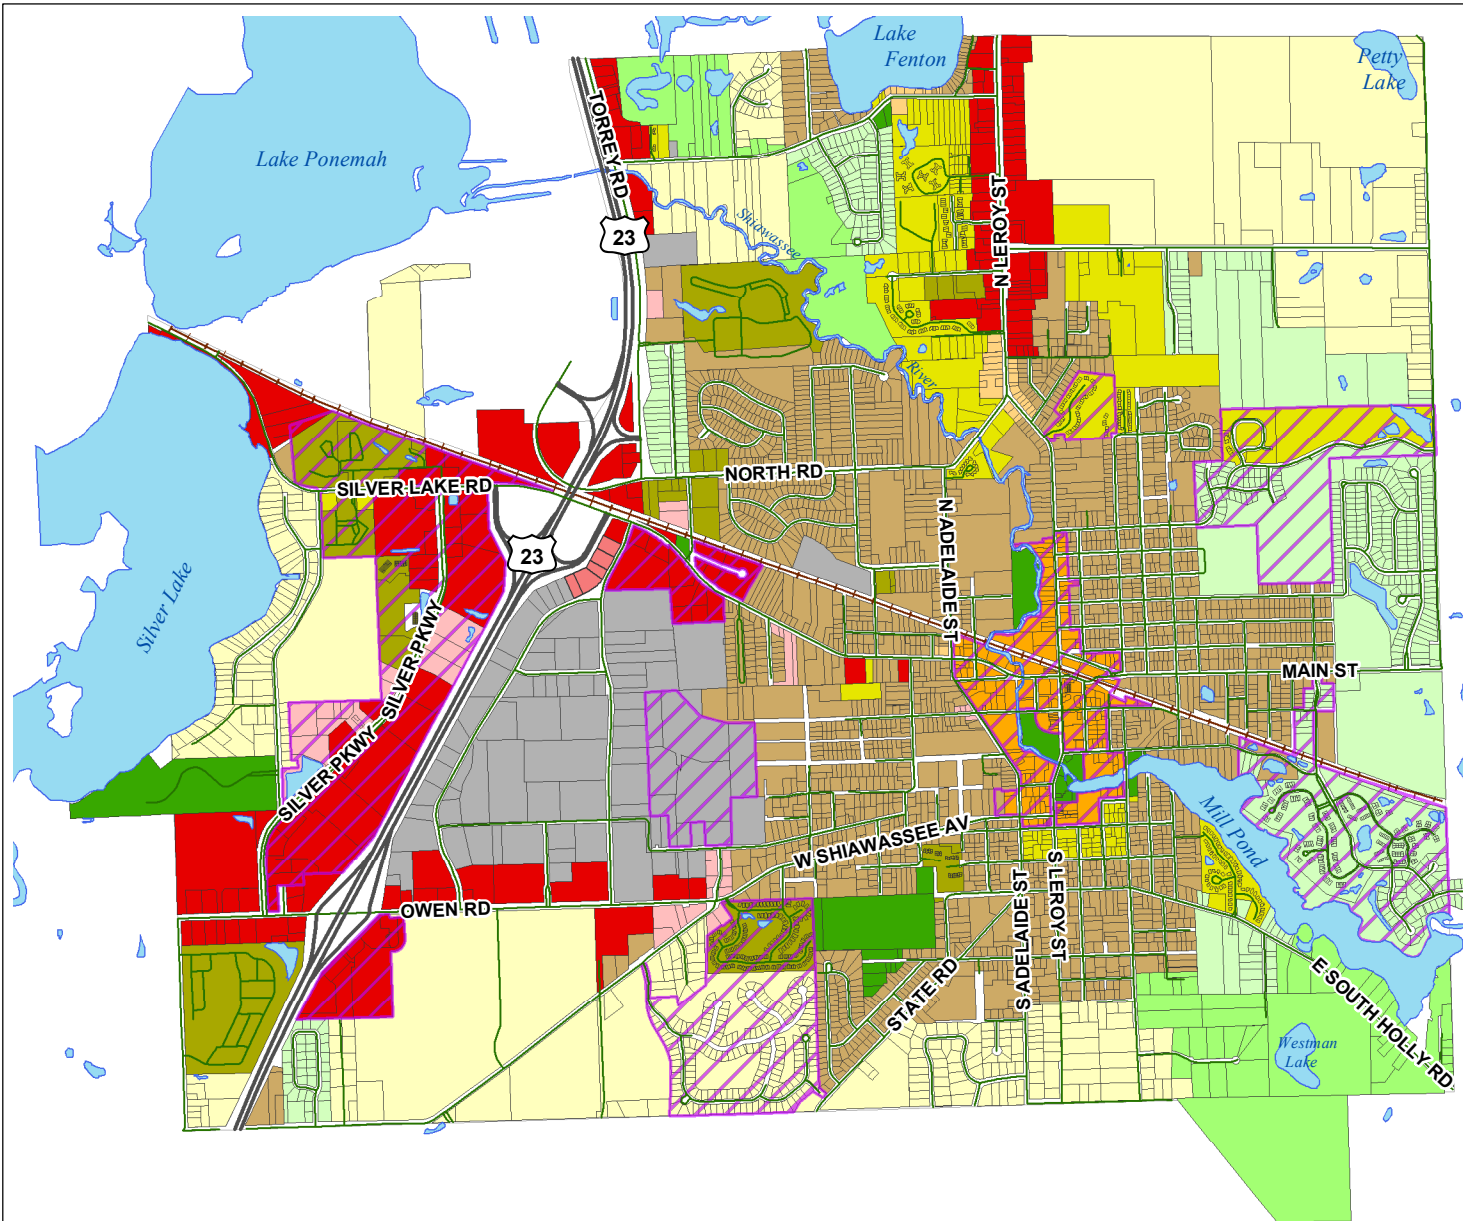

ZONING

City of Fenton, Genesee County, Michigan

- PUD - Planned Unit Development
- RDR - Rural Density Residential
- LDR - Low Density Residential
- LMR - Low/Medium Density Residential
- MDR - Medium Density Residential
- MHR - Medium/High Density Residential
- HDR - High Density Residential
- NBD - Neighborhood Business District
- CBD - Central Business District
- GBD - General Business District
- OSD - Office Service District
- OPD - Office Park District
- IND - Industrial
- PC - Parks and Cemeteries